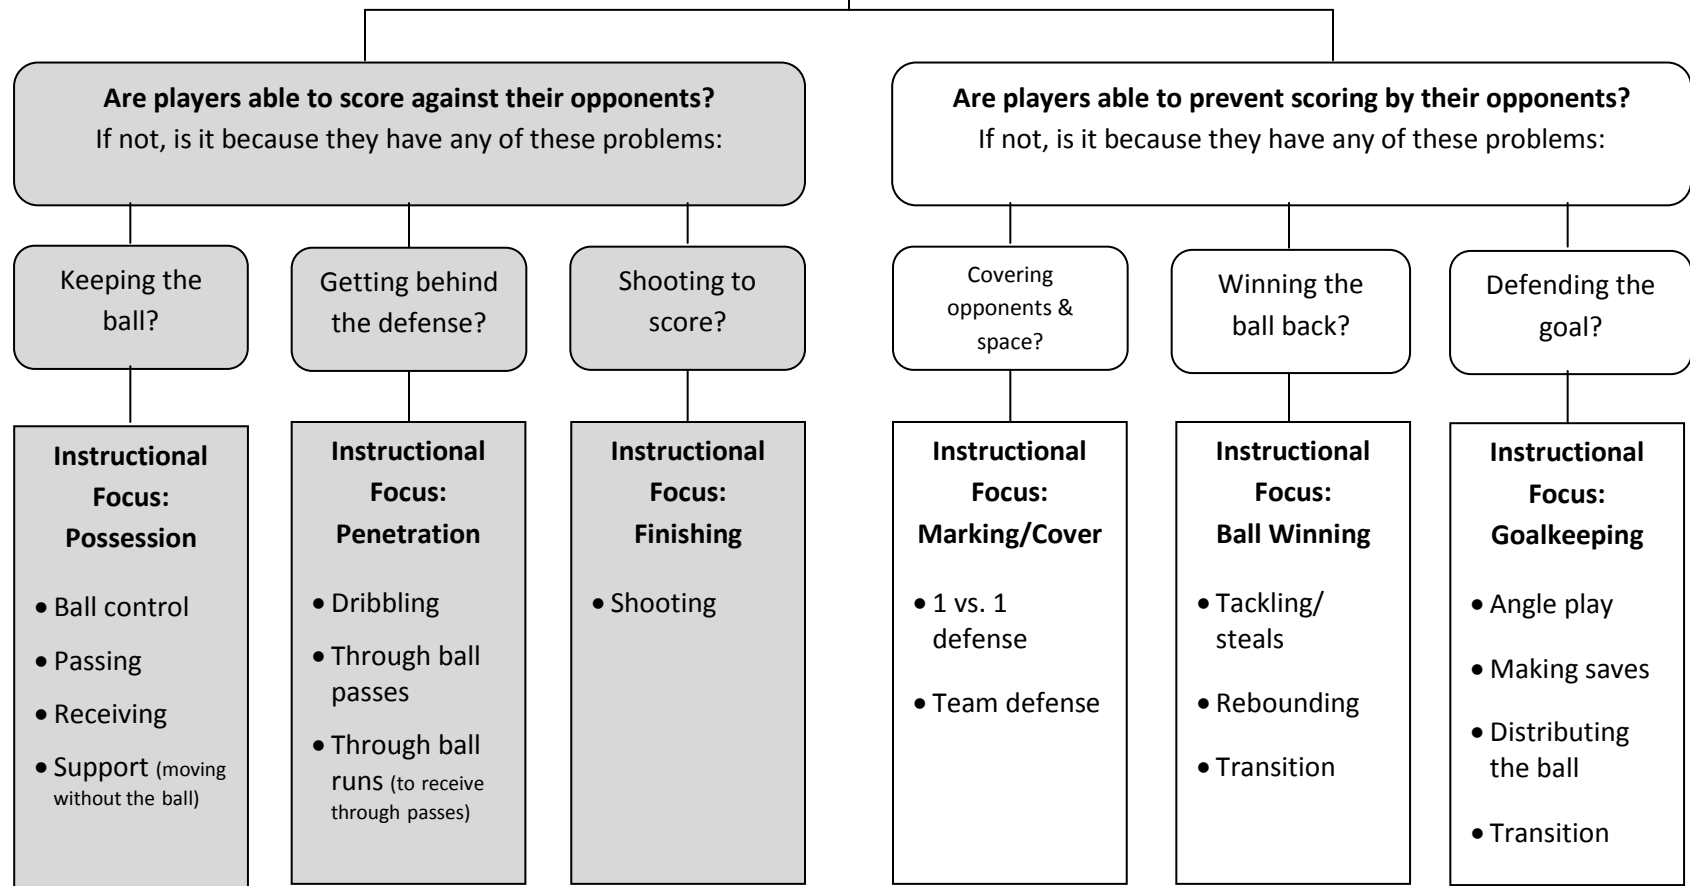

Invasion Game Performance Problem-Diagnosis Framework

Net Game Performance
Problem-Diagnosis Framework

**Striking/Fielding Game Performance
Problem-Diagnosis Framework**

Target Game Performance
Problem-Diagnosis Framework